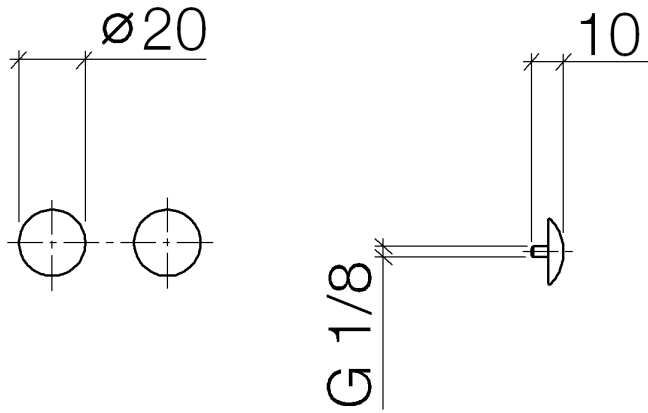

12 801 970

• 1 pair

Including retaining screws available under order no.
12 800 970-FF

Fits: IMO, LULU, MADISON, MEM, TARA,
CL.1, LISSÉ, VAIA, META, CYO

	Brushed Dark Platinum	12 801 970-99
	Chrome	12 801 970-00
	Brushed Platinum	12 801 970-06
	Platinum	12 801 970-08
	Durabress (23kt Gold)	12 801 970-09
	Dark Chrome	12 801 970-19
	Light Gold	12 801 970-26
	Brushed Light Gold	12 801 970-27
	Brushed Durabress (23kt Gold)	12 801 970-28
	Matte Black	12 801 970-33
	Brushed Bronze	12 801 970-42
	Brushed Champagne (22kt Gold)	12 801 970-46
	Champagne (22kt Gold)	12 801 970-47
	Brushed Chrome	12 801 970-93

12 801 970

12 801 970

Parts for other
finishes can be found
here: [Chrome](#)

Spare parts list

No.	Item Number	Name	Quantity used	Delivery time
1	09 30 30 060-99	screw	2	30